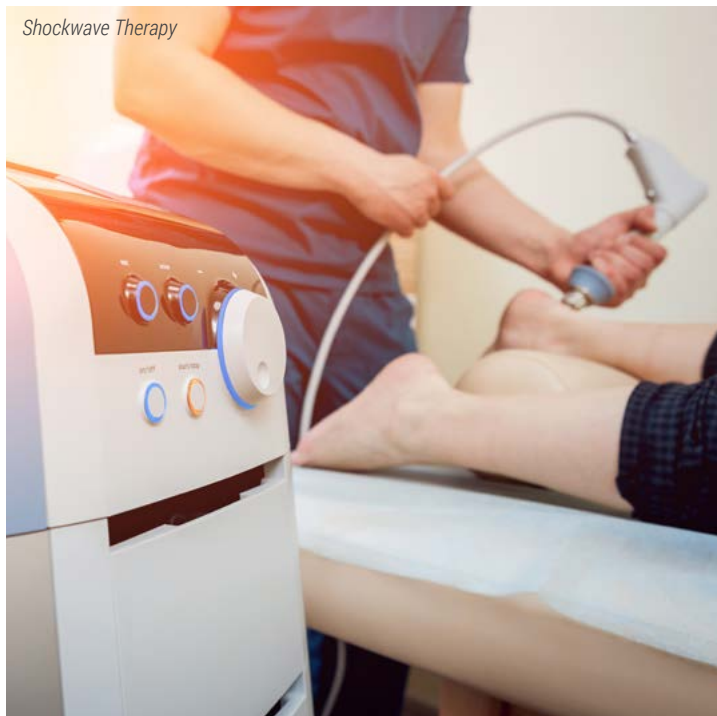

Hight Intensity Laser

Shockwave Therapy