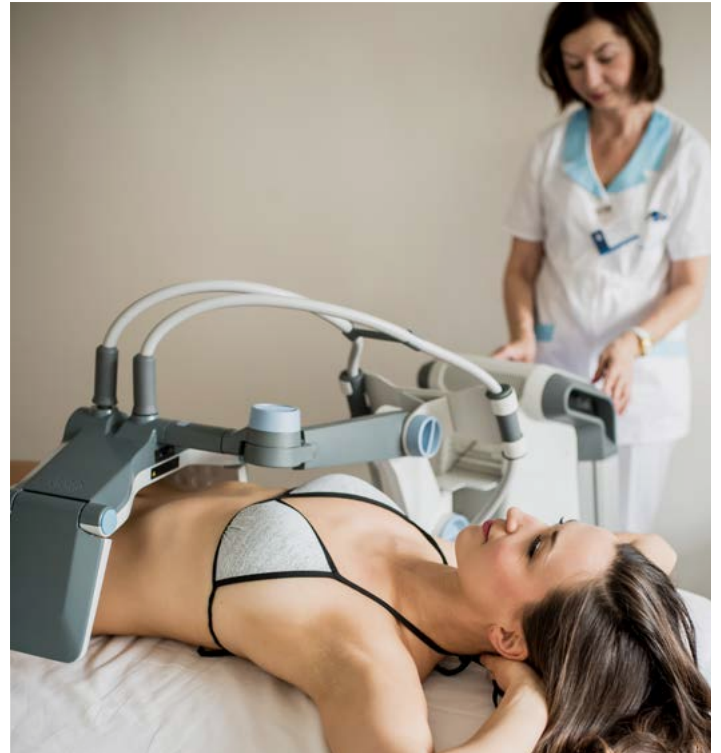

VANQUISH ME - UNIQUE WEIGHT-LOSS DEVICE

Revolutionary device for non-invasive liposuction and body shaping and **reduction of subcutaneous fat**. The secret of most world celebrities is hidden in this device, which ensures a visible result after the first treatment.